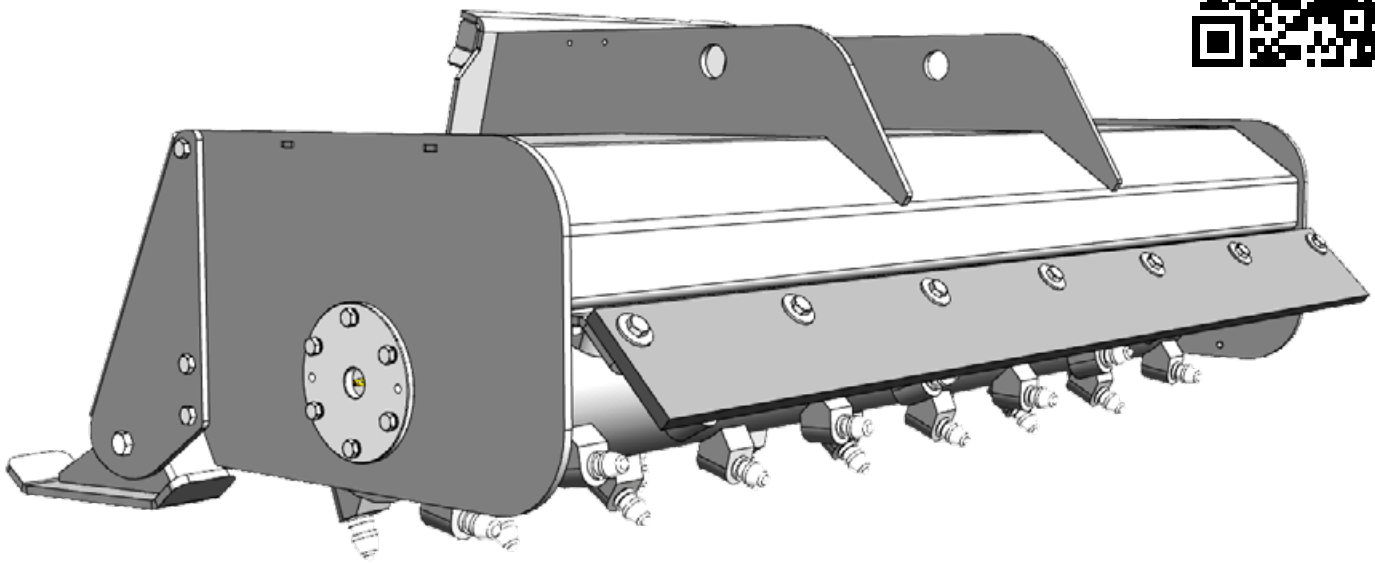

FORESTRY MULCHER

<http://tiny.cc/forestrymulcher>

FEATURES & BENEFITS

- **Heavy-duty soil conditioner - crush smaller roots, tree stumps and branches as well as ice and hard compact ground**
- **Carbide cutting teeth**

The MultiOne mulcher shows its versatility crushing forest residue, clearing land for site development, maintaining gravel roads, crushing ice, removing small roots and tree stumps as well.

Hydraulic motor is connected directly to eliminate transmission maintenance.
The rotor is equipped with replaceable and cost effective carbide cutting teeth

Model	Width	Cutting Teeth	Rotor Width	Rotor Diameter	Weight	Code
Forestry Mulcher 150	175 cm (68.9 in)	66	150 cm (59 in)	40 cm (15.7 in)	390 kg (860 lbs)	C890970

Compatibility	1.1	2.3	4.2	5.2	5.3	6.3	7.2	8.4	8.5	11.6	11.9	EZ5	EZ7 EZ8
	Very compatible							Compatible		Not compatible			