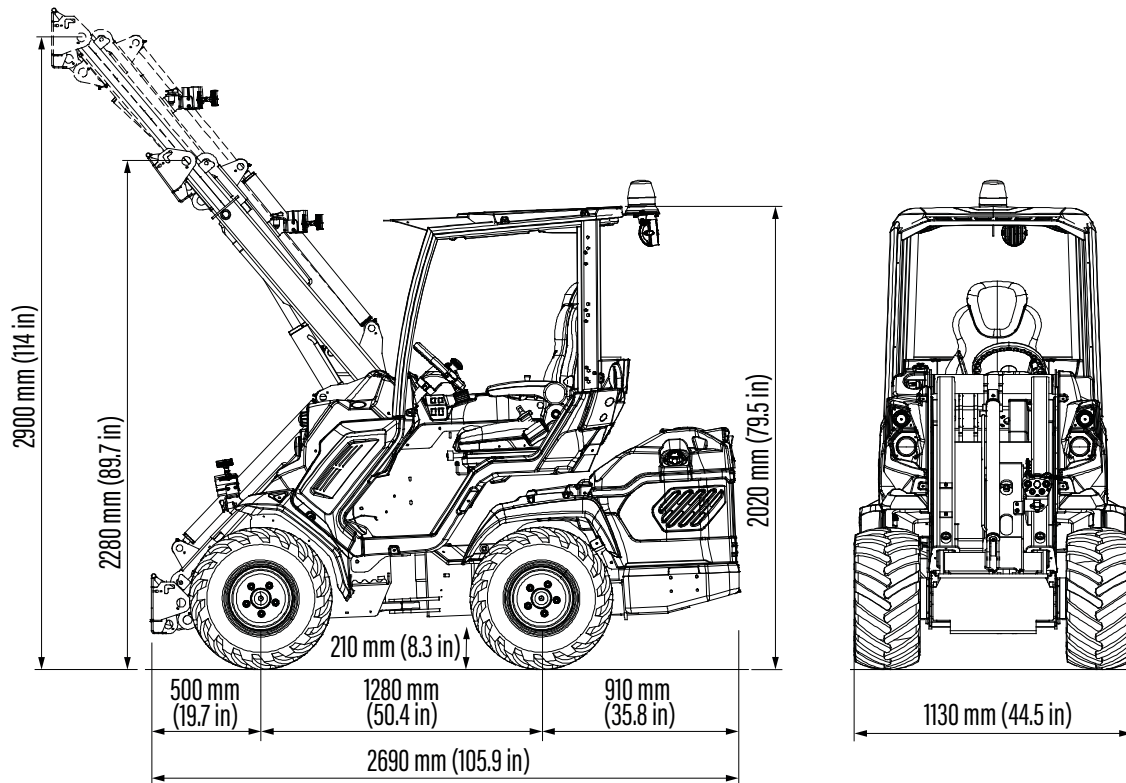

## 7 SERIES: 7.2 K

<http://tiny.cc/7seriesEN>

 MAX LIFTING CAPACITY <b>1380</b> kg	 ENGINE POWER <b>25</b> hp 18,4 kW	 SPEED <b>9</b> km/h	 FLOW RATE <b>40</b> l/min	 LIFT HEIGHT <b>2,9</b> m
--	--	--	--	---

Model	7.2 K
Engine	Kubota D1305 - 3 cylinder - 1261 cc.
Emission Standard	Stage V and Tier 4 Final
Power (Iso Gross) / Torque	18,4 kW - 25 HP / 85 Nm @ 1700 rpm
Fuel	Diesel
Transmission	Hydrostatic
Drive speed (max.) <sup>(1)</sup>	9 km/h (5.6 mph)
Aux. hydraulics oil flow	40 l/min (10.5 GPM)
Max. lifting height	2,90 m (114 in)
Tipping load, max. <sup>(2)</sup>	1725 kg (3803 lbs)
Lifting capacity straight, max. <sup>(3)</sup>	1380 kg (3042 lbs)
Breakout force / 50 cm	1700 kg (3748 lbs)
Pushing force (c)	1690 kgf (1690 kp)
Average ground pressure (w/standard tires)	1099 kg/m <sup>2</sup> (225 lbs/sqft)
Turning radius: inside/outside	825/2090 mm (32.5/82.3 in)
Standard tires (Tractor profile)	23X10.50-12 ET-25
Weight	1590 kg (3510 lbs)
Product Code	C962025

<sup>(1)</sup> Maximum speed that can be achieved with the largest diameter tires available, on a flat surface and machine without attachments.

<sup>(2)</sup> Tipping limit, when the machine is straight, with rear weights and boom lifted just off the ground. Weight of attachment included.

Tires size	Height	Width
23X8.50-12	2020 mm (79.5 in)	1070 mm (42.2 in)
23X10.50-12 ET-25	2020 mm (79.5 in)	1130 mm (44.5 in)
26X12.00-12 ET-50	2040 mm (80.3 in)	1280 mm (50.4 in)
27X8.50-15	2080 mm (81.9 in)	1070 mm (42.1 in)
27X10.50-15	2080 mm (81.9 in)	1150 mm (45.3 in)