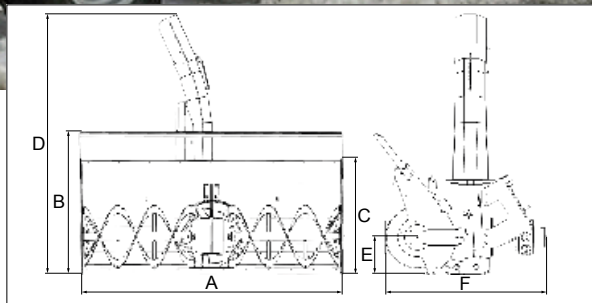

SNOW BLOWER

<http://tiny.cc/snowblower>

FEATURES & BENEFITS

- Efficient two-stage snow blower
- Heavy duty frame and transmission with replaceable cutting edge

The snow blower is an efficient attachment to remove large volumes of snow from sidewalks, roads, or other large areas when snow needs to be spread out evenly. The two-stage blower is a powerful and efficient snow removal tool, even if the snow is wet and heavy. To achieve this efficiency, the auger breaks up the snow and the fan throws the snow out of the discharge chute. The chute can be rotated 200° (±100°) and also the discharge chute height angle can be adjusted from the operator's seat. It is equipped with adjustable skids, to set the working height, and a tool to remove snow blocks.

Note: the floating boom valve on the machine is suggested.

Dimensions (cm/in)						
Mod.	A	B	C	D	E	F
100	107/42	/	70/27.5	115/45.3	23/9	75/29.5
120	121/47.6	/	72/28.3	116/45.7	23/9	75/29.5
130	146/57.4	94/37	64/25.2	143/56.3	28/11	98/38.5
140	140/55	/	80/31.5	/	/	/
160	160/63	89/35	71/28	163/64.2	24/9.5	99/39
180	180/71	89/35	71/28	163/64.2	24/9.5	99/39

Model	Width	Chute rotation	Weight	Code
100	100 cm (39.4 in)	200° (±100°)	70 kg (154 lbs)	C890453
120	120 cm (47.2 in)	200° (±100°)	145 kg (320 lbs)	C890454
130 HD (Heavy Duty)	130 cm (51.2 in)	200° (±100°)	314 kg (692 lbs)	C891342
140	140 cm (55.1 in)	200° (±100°)	220 kg (485 lbs)	C890455
160 HD (Heavy Duty)	160 cm (63.0 in)	200° (±100°)	250 kg (551 lbs)	C890460
180 HD (Heavy Duty)	180 cm (70.9 in)	200° (±100°)	280 kg (618 lbs)	C890466