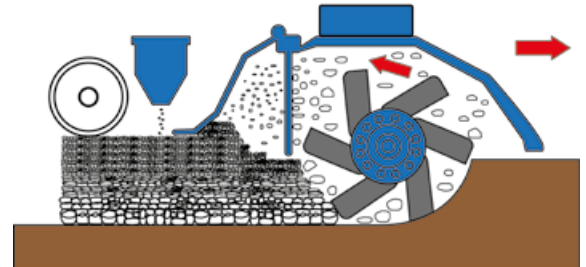

STONE BURIER

FEATURES & BENEFITS

- Professional, efficient stone burier
- Top grade finish in just one pass
- Can be equipped with seeding unit - ready lawn surface in a single pass

A professional hydraulic stone burier for preparation of lawn beds. The stone burier mills the soil, buries eventual stones and other objects up to 150 mm depth in a single pass, making a milled and tamped topsoil. Working depth is adjustable with the rear field roller. With the optional seeding unit you are able to make a ready lawn surface on one pass. Stone burier is most commonly used when the topsoil needs to be milled thoroughly.

Note: suggested floating boom valve on machine.

Model	Working width	Working depth	Blades	Weight	Code
114 w/roller	114 cm (44.9 in)	0 - 15 cm (0- 6 in)	36	298 kg (657 lbs)	C890523
132 w/roller	132 cm (52 in)	0 - 15 cm (0- 6 in)	42	335 kg (739 lbs)	C890524
150 w/roller	150 cm (59 in)	0 - 15 cm (0- 6 in)	48	380 kg (838 lbs)	C890525
Options					
Seeding unit for stoneburier 114				70 kg (154 lbs)	C890529
Seeding unit for stoneburier 132				76 kg (167 lbs)	C890530
Seeding unit for stoneburier 150				90 kg (198 lbs)	C890531