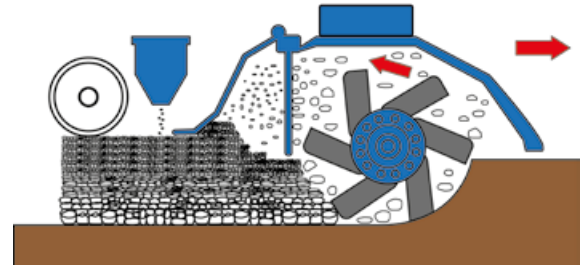

## FEATURES & BENEFITS

- Professional, efficient stone burier
- Top grade finish in just one pass
- Can be equipped with seeding unit - ready lawn surface in a single pass

A professional hydraulic stone burier for preparation of lawn beds. The stone burier mills the soil, buries eventual stones and other objects up to 150 mm depth in a single pass, making a milled and tamped topsoil. Working depth is adjustable with the rear field roller. With the optional seeding unit you are able to make a ready lawn surface on one pass. Stone burier is most commonly used when the topsoil needs to be milled thoroughly.

**Note: the floating boom valve on the machine is suggested.**

Model	Working width	Working depth	Blades	Weight	Code
114 w/roller	114 cm (44.9 in)	0 - 15 cm (0- 6 in)	36	298 kg (657 lbs)	<b>C890523</b>
132 w/roller	132 cm (52 in)	0 - 15 cm (0- 6 in)	42	335 kg (739 lbs)	<b>C890524</b>
150 w/roller	150 cm (59 in)	0 - 15 cm (0- 6 in)	48	380 kg (838 lbs)	<b>C890525</b>
<b>Options</b>					
Seeding unit for stoneburier 114				70 kg (154 lbs)	<b>C890529</b>
Seeding unit for stoneburier 132				76 kg (167 lbs)	<b>C890530</b>
Seeding unit for stoneburier 150				90 kg (198 lbs)	<b>C890531</b>