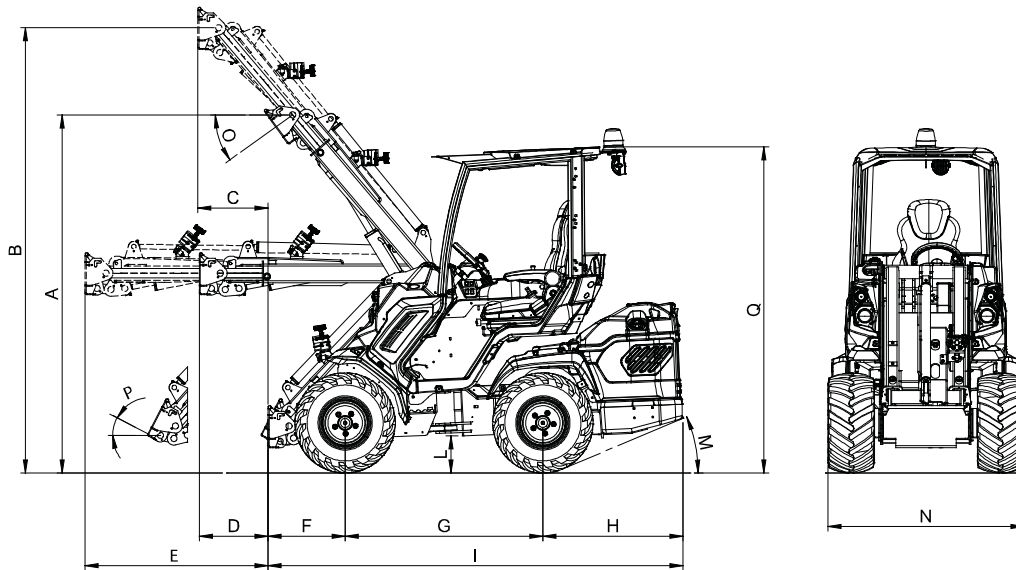

7.3S

<http://tiny.cc/7seriesEN>**NEW**

 LIFT CAPACITY 1550 kg	 ENGINE POWER 35 hp	 SPEED 10-19 km/h	 FLOW RATE 68 l/min	 LIFT HEIGHT 2,9 m
---	---	--	--	---

Model	7.3S
Engine	Yanmar 3TNV82
Power (Iso Gross)	35 HP / 26 kW
Fuel	Diesel
Transmission	Hydrostatic
Drive speed (max.) - 2 speed	10- 19 km/h (6.2- 11.8 mph)
Aux. hydraulics oil flow	68 l/min (17.9 gal/min)
Max. lifting height	2,9 m (114 in)
Max lifting capacity (w/backweights)	1550 kg (3417 lbs)
Breakout force / 50 cm	1700 kg (3748 lbs)
Pushing force (c)	2000 kgf (2050 kp)
Specific ground pressure (w/standard tires)	1168 kg/m ² (2354 lbs/sqft)
Turning radius: inside/outside	825/2090 mm (32.5/82.3 in)
Standard tires (Tractor profile)	23X10.50-12
Weight	1690 kg (3726 lbs)
Product Code	C962010
Price	Get a Quote

Tires size	Width (N)	Height (Q)
23X10.50-12	1130 mm (44.5 in)	2000 mm (78.7 in)
26X12.00-12	1300 mm (51.2 in)	2040 mm (80.3 in)
27X8.50-15	1070 mm (42.1 in)	2080 mm (81.9 in)
27X10.50-15	1150 mm (45.3 in)	2080 mm (81.9 in)
23X8.50-12	1070 mm (42.2 in)	2000 mm (78.7 in)

MULTI ONE

7.3S FEATURES AND OPTIONS

DIMENSIONS (mm / in)

A - Pivot point height (not extended boom)	2280 / 89.7	I - Machine length	2690 / 105.9
B - Pivot point height (extended boom)	2900 / 114	L - Ground clearance	210 / 8.3
C - Outreach with lifted boom (extended boom)	455 / 17.9	M - Angle of departure (with/without backweights)	15°/21°
D - Outreach with orizontal boom (not extended)	445 / 17.5	N - Max width (with standard tires)	1130 / 44.5
E - Outreach with orizontal boom (extended)	1185 / 46.6	O - Dump angle	36°
F - Front length	500 / 19.7	P - Rollback angle	29°
G - Wheelbase	1280 / 50.4	Q - Height (with standard tires)	2000 / 78.7
H - Rear length	910 / 35.8		